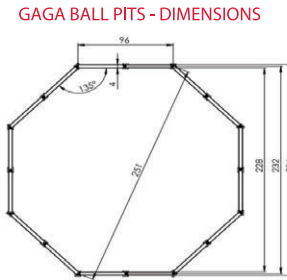

# Our Pits

Action Play Systems offers 3 sizes of GaGa Ball Pits for indoor or outdoor use. Each kit is constructed utilizing our 12" high playground borders connected with our proprietary stanchions, specifically for our GaGa Ball Pits. Additionally, Action Play Systems GaGa Ball Pits come standard with our exclusive ADA Gate for easy pit entrance and exit, as well as, ADA

wheelchair accessibility. Once installed, our GaGa Ball Pits are 28" high allowing for maximum ball rebound and consistent play. Our stanchions can be permanently anchored if desired (not included) and are coated for maximum durability. Additionally, our proprietary stanchion design allows each wall of the GaGa Ball Pit to be raised 4" for easier cleaning of debris.

**APS-GagaPit15**  
 (24) 100-border12"  
 (12) 100-GaGaStanchion

15 FEET - STRAIGHT (24 TIMBER)  
 ACROSS FLAT (PIVOT TO PIVOT): 13' 10"  
 ACROSS FLAT INSIDE DIMENSION: 13' 6"  
 INSIDE AREA (SQ FT): 158.5

**APS-GagaPit20**  
 (32) 100-border12"  
 (16) 100-GaGaStanchion

20 FEET - STRAIGHT (32 TIMBER)  
 ACROSS FLAT (PIVOT TO PIVOT): 19' 4"  
 ACROSS FLAT INSIDE DIMENSION: 19'  
 INSIDE AREA (SQ FT): 298.6