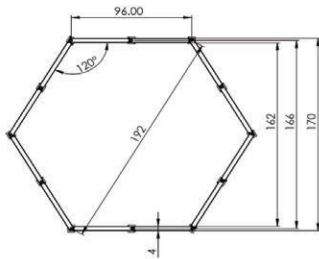

**APS-GagaPit15**  
 (24) 100-border12"  
 (12) 100-GaGaStanchion

15 FEET - STRAIGHT (24 TIMBER)  
 ACROSS FLAT (PIVOT TO PIVOT): 13' 10"  
 ACROSS FLAT INSIDE DIMENSION: 13' 6"  
 INSIDE AREA (SQ FT): 158.5

**APS-GagaPit20**  
 (32) 100-border12"  
 (16) 100-GaGaStanchion

20 FEET - STRAIGHT (32 TIMBER)  
 ACROSS FLAT (PIVOT TO PIVOT): 19' 4"  
 ACROSS FLAT INSIDE DIMENSION: 19'  
 INSIDE AREA (SQ FT): 298.6

**APS-GagaPit26**  
 (40) 100-border12"  
 (20) 100-GaGaStanchion

26 FEET - STRAIGHT (40 TIMBER)  
 ACROSS FLAT (PIVOT TO PIVOT): 24' 8"  
 ACROSS FLAT INSIDE DIMENSION: 24' 4"  
 INSIDE AREA (SQ FT): 479.4