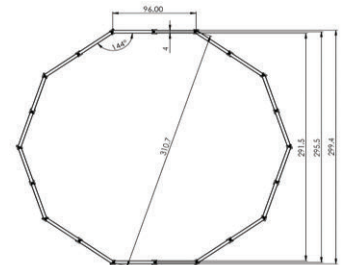

**APS-GagaPit15**  
 (24) 100-border12"  
 (12) 100-GaGaStanchion

15 FEET - STRAIGHT (24 TIMBER)  
 ACROSS FLAT (PIVOT TO PIVOT): 13' 10"  
 ACROSS FLAT INSIDE DIMENSION: 13' 6"  
 INSIDE AREA (SQ FT): 158.5

**APS-GagaPit20**  
 (32) 100-border12"  
 (16) 100-GaGaStanchion

20 FEET - STRAIGHT (32 TIMBER)  
 ACROSS FLAT (PIVOT TO PIVOT): 19' 4"  
 ACROSS FLAT INSIDE DIMENSION: 19'  
 INSIDE AREA (SQ FT): 298.6

**APS-GagaPit26**  
 (40) 100-border12"  
 (20) 100-GaGaStanchion

26 FEET - STRAIGHT (40 TIMBER)  
 ACROSS FLAT (PIVOT TO PIVOT): 24' 8"  
 ACROSS FLAT INSIDE DIMENSION: 24' 4"  
 INSIDE AREA (SQ FT): 479.4