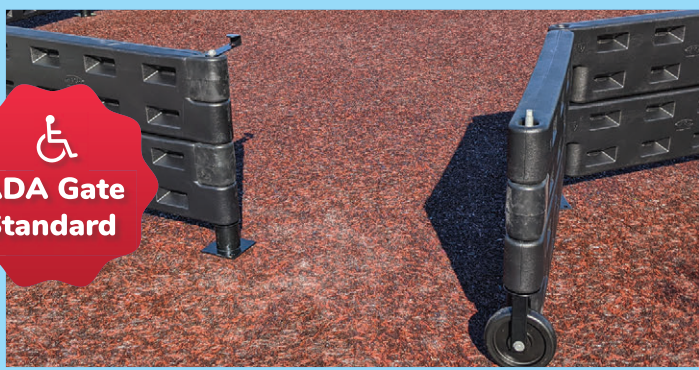

APS-GAGAPIT15